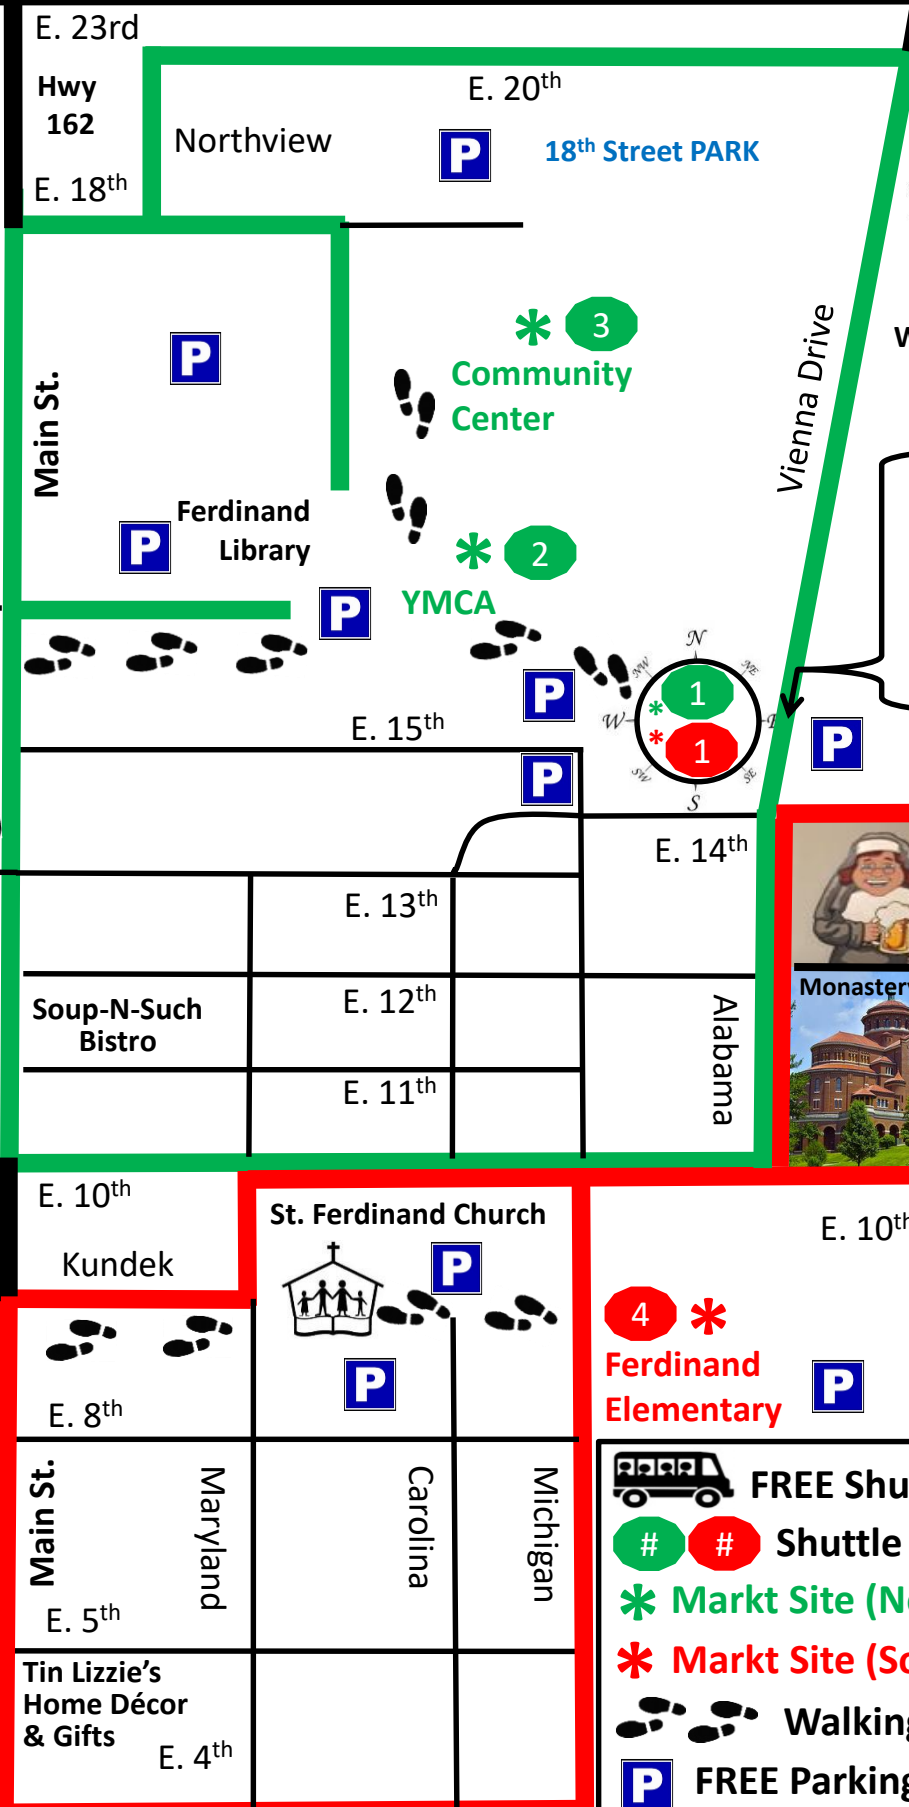

MARKT Sites

- YMCA Antiques Market
- Community Center
- FPHS – 2 Gyms (Upper)
- FPHS Cafeteria (Lower)
- FPHS Commons (Lower)
- American Legion
- Ferdinand Elementary
- Monastery Event Center

Walking/Driving Map

SHUTTLE SERVICE HUB
FOREST PARK HIGH SCHOOL

St. Benedict's Brew Works
Monastery Event Hall & Gift Shop

FREE Shuttle Service

Shuttle Sequence

Markt Site (North Route)

Markt Site (South Route)

Walking Route

FREE Parking

American Legion

Ferdinand Elementary

Traditional Arts Today
← 314 W. 9th

← **5th St. PARK**
W. 5th